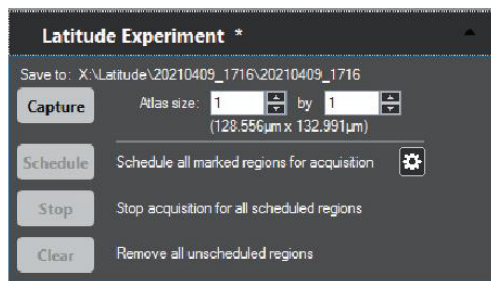

Supplemental Figure S5

A. Capture window

B. Latitude-S main navigation window showing three consecutive magnification