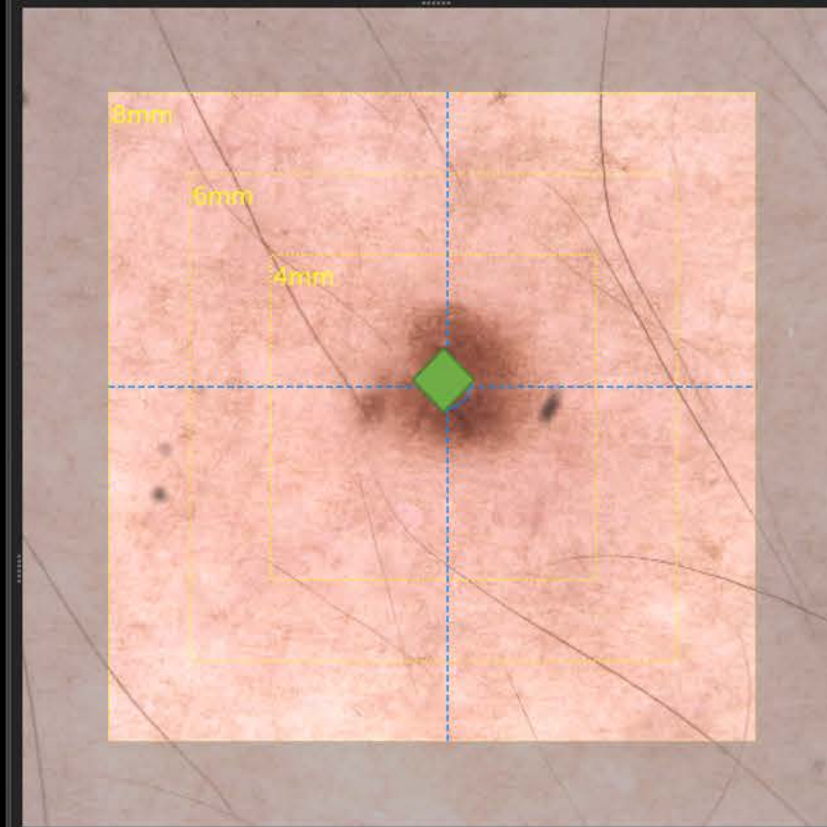

VivaStack Profile

VivaStack

Delete + New

Face (Thin Lesion)
Face (Thick Lesion)
Body +
Jonathan Study

Spacing and Target Depth (Approx. Microns)

3.04 250

Save Changes OK Cancel

Grid, Layers, Camera, Video icons

+ Add Lesion

VivaCam Overview Session Map

DEPTH LASER

Set Zero Go Zero

0.00µm 5.3%