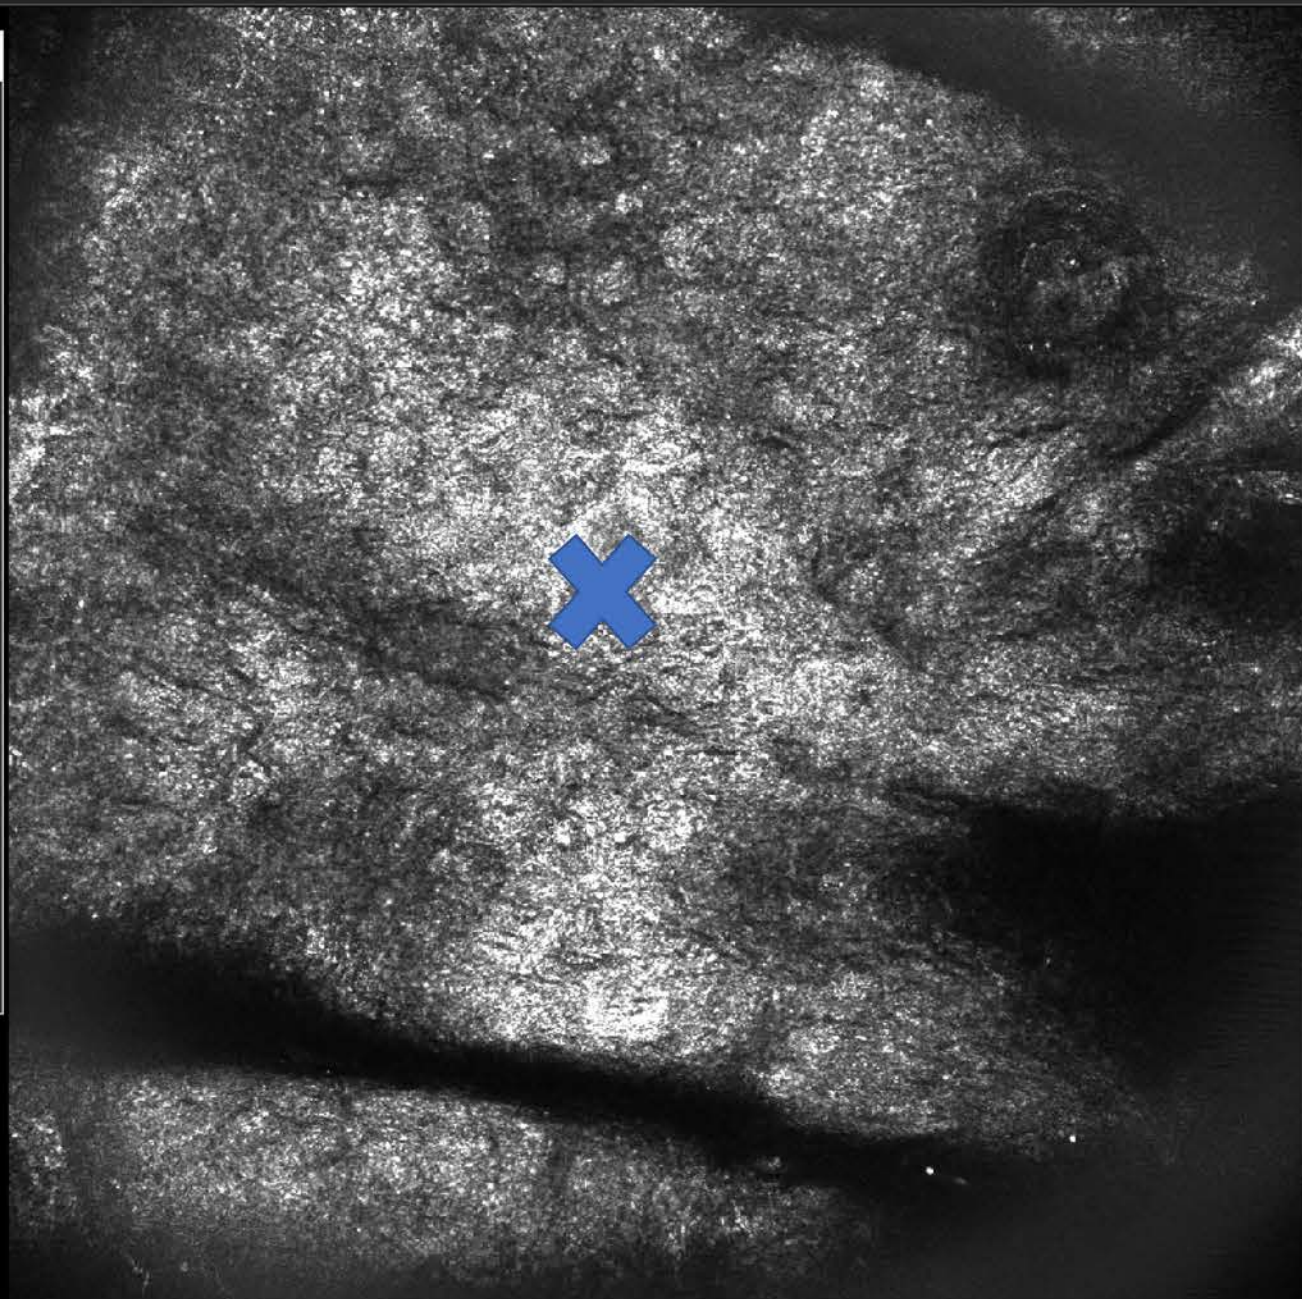

VivaStack Profile

VivaStack

Delete + New

Face (Thin Lesion)
Face (Thick Lesion)
Body +
Jonathan Study

Spacing and Target Depth (Approx. Microns)

3.04 250

Save Changes OK Cancel

Grid, Layers, Camera, Video icons

+ Add Lesion

VivaCam Overview Session Map

DEPTH LASER

Set Zero Go Zero

0.00µm 5.3%