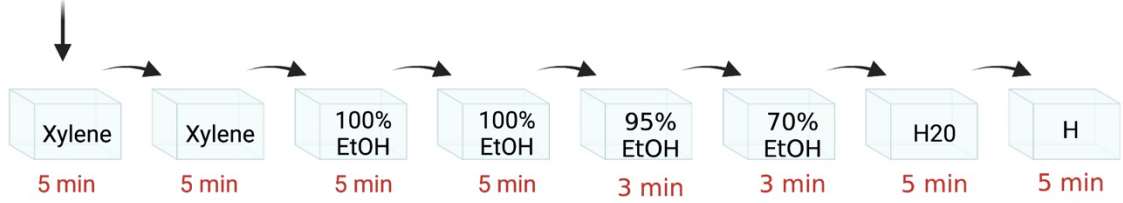

Slides in
Glass Slide
Rack

Air Dry
10 min

Add Drop
of Mounting
Medium to Slides

Add
Coverslip to
Slides

Air Dry
30 min