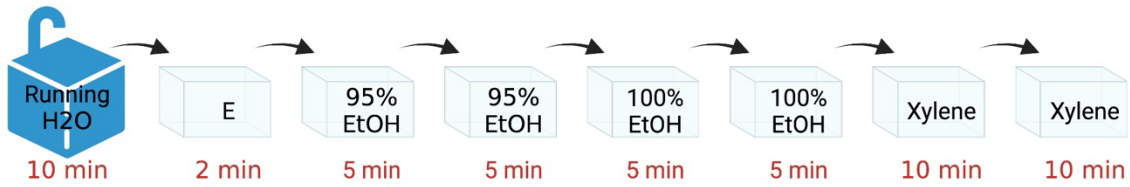

Slides in
Glass Slide
Rack

Air Dry
10 min

Add Drop
of Mounting
Medium to Slides

Add
Coverslip to
Slides

Air Dry
30 min