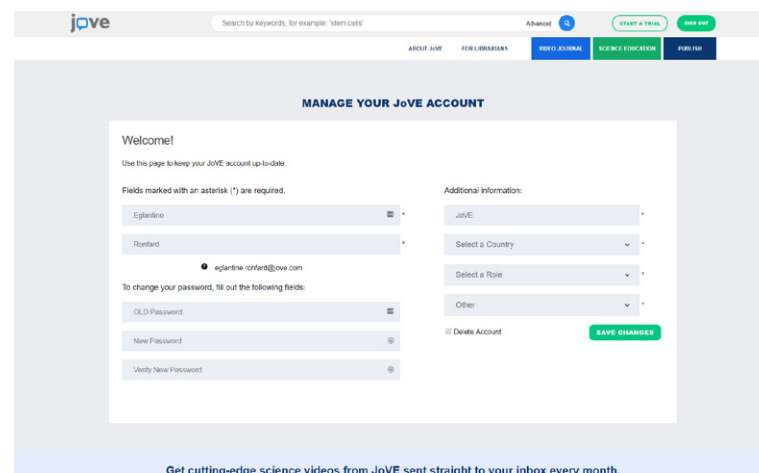

LIBRARIAN ACCOUNT: LIBRARIAN RESOURCES

From this page you access all downloadable resources available to you, such as:

- Promotional resources (i.e. banners and images, Powerpoint presentations, flyers, games, etc.)
- User resources (i.e. user guides, catalogs)
- Librarian resources (i.e. factsheets, white papers, guides, videos)

LIBRARIAN ACCOUNT: SUBSCRIBED INSTITUTIONS

You can easily check if an institution has a subscription to JoVE with the search filters on this page.

Filter by Country and Region

Narrow down the list of institutions by choosing the country and region you are interested in.

Filter Alphabetically

Navigate alphabetically through the list by selecting the first letter of the institution you are looking for.

LIBRARIAN ACCOUNT: UPLOAD LOGO

Institutions can upload their logo. Once uploaded, this will display with every video so users know the value they're getting from their library.

LIBRARIAN ACCOUNT: ACCOUNT INFO

Manage your account anytime from this page. You can change your password or delete your account in a couple clicks.

LIBRARIAN ACCOUNT: JOVE ACCESS

Quickly check on your access to all JoVE products through your IP address(es) and domain.