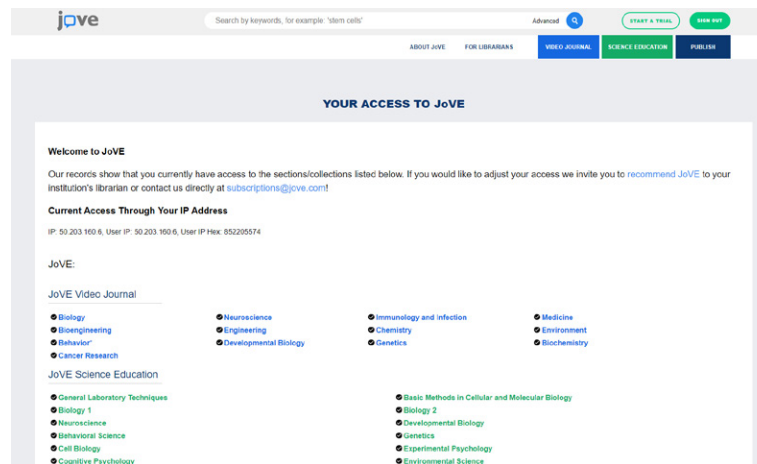

LIBRARIAN ACCOUNT: JOVE ACCESS

Quickly check on your access to all JoVE products through your IP address(es) and domain.