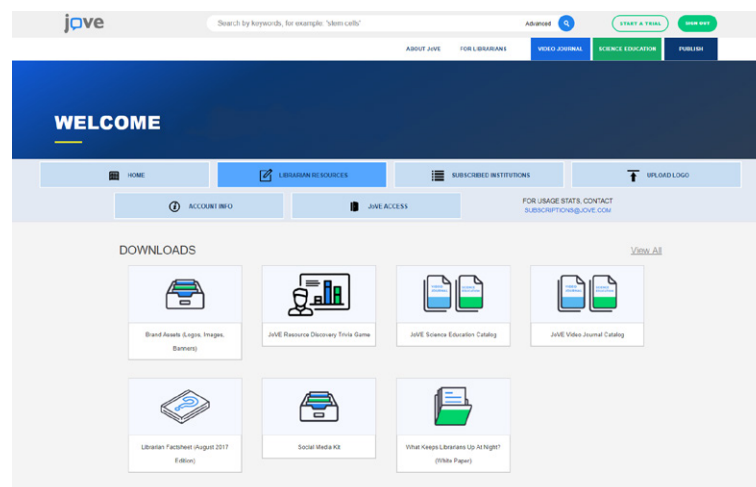

The screenshot displays the JoVE Librarian Account Dashboard. At the top, there is a search bar with the text "Search by keywords, for example: 'stem cells'", an "Advanced" search option, and buttons for "START A TRIAL" and "SIGN OUT". Below the search bar are navigation tabs: "ABOUT JoVE", "FOR LIBRARIANS", "VIDEO JOURNAL", "SCIENCE EDUCATION", and "PUBLICATIONS". The main content area is titled "WELCOME" and contains a grid of navigation options: "HOME", "LIBRARIAN RESOURCES", "SUBSCRIBED INSTITUTIONS", "UPLOAD LOGO", "ACCOUNT INFO", "JoVE ACCESS", and "RECOMMENDATIONS". At the bottom, there is a section for "RECENT ADDITIONS FROM YOUR INSTITUTION" showing "320 VIDEOS".

1 CREATE AN ACCOUNT

Click on the log in button on the top right corner of the site and follow the instructions.

2 NAVIGATION OPTIONS

Explore all the features offered through the librarian account - see more on the following pages.

3 RECENT ADDITIONS FROM YOUR INSTITUTION

See the list of all publications from your institution, starting with the most recent.

To see the librarian dashboard (and not the user one) you must be tagged as librarian in our system. All primary contacts have been tagged. Should you want other librarian email addresses at your institution to be added - please contact your account manager or email subscriptions@jove.com

LIBRARIAN ACCOUNT: LIBRARIAN RESOURCES

From this page you access all downloadable resources available to you, such as:

- Promotional resources (i.e. banners and images, Powerpoint presentations, flyers, games, etc.)
- User resources (i.e. user guides, catalogs)
- Librarian resources (i.e. factsheets, white papers, guides, videos)