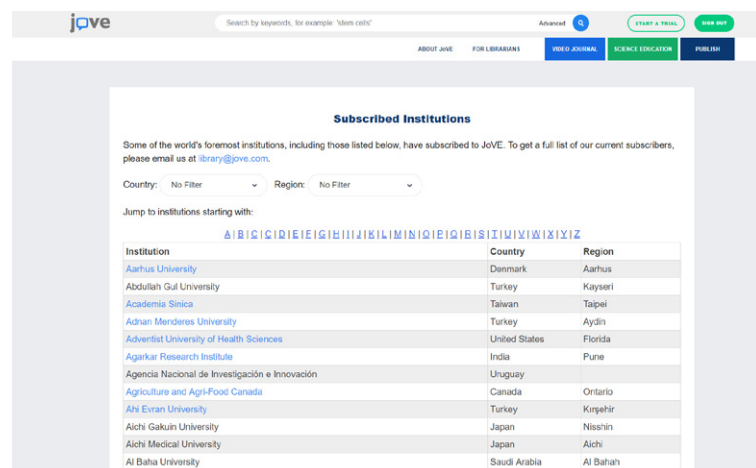

LIBRARIAN ACCOUNT: LIBRARIAN RESOURCES

From this page you access all downloadable resources available to you, such as:

- Promotional resources (i.e. banners and images, Powerpoint presentations, flyers, games, etc.)
- User resources (i.e. user guides, catalogs)
- Librarian resources (i.e. factsheets, white papers, guides, videos)

LIBRARIAN ACCOUNT: SUBSCRIBED INSTITUTIONS

You can easily check if an institution has a subscription to JoVE with the search filters on this page.

Filter by Country and Region

Narrow down the list of institutions by choosing the country and region you are interested in.

Filter Alphabetically

Navigate alphabetically through the list by selecting the first letter of the institution you are looking for.

LIBRARIAN ACCOUNT: UPLOAD LOGO

Institutions can upload their logo. Once uploaded, this will display with every video so users know the value they're getting from their library.